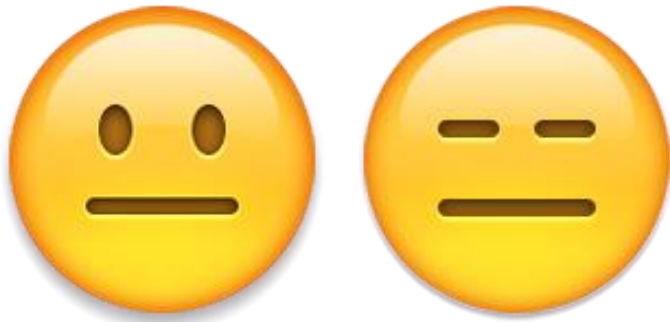

Kissing Faces

Kissing Face, Face Throwing A Kiss, Kissing Face With Smiling Eyes, and Kissing Face With Closed Eyes are all used to show romance or affection. Face Throwing A Kiss is possibly more romantic due to the small red heart. The other three can also be used to show innocent whistling.

Smiling Face With Heart-Shaped Eyes

Smiling Face With Heart-Shaped Eyes shows love, adoration, or gratitude. It can be used towards a person, place, or thing.

Negative Faces

Blank Faces

Neutral Face and Expressionless Face show a deliberate lack of emotion. They may be used to show that someone is unimpressed, indifferent, or awkward.