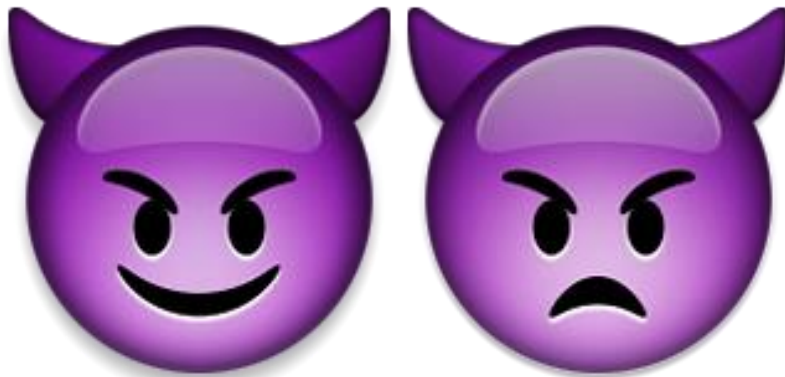

Devil Faces

Smiling Face With Horns and Imp can be used interchangeably, although because one is smiling and the other is frowning they can also be used to show subtly different things. Both show naughtiness or mischievousness. Smiling Face With Horns more frequently accompanies minor mischiefs or suggestive messages while Imp implies more malice.