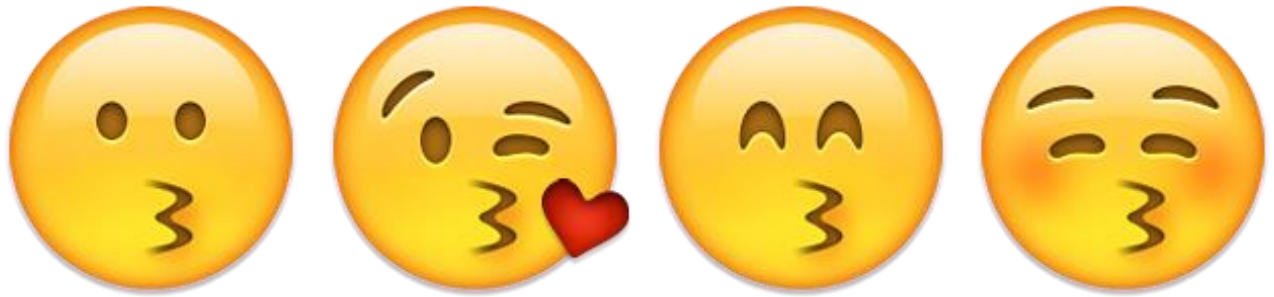

Kissing Faces

Kissing Face, Face Throwing A Kiss, Kissing Face With Smiling Eyes, and Kissing Face With Closed Eyes are all used to show romance or affection. Face Throwing A Kiss is possibly more romantic due to the small red heart. The other three can also be used to show innocent whistling.